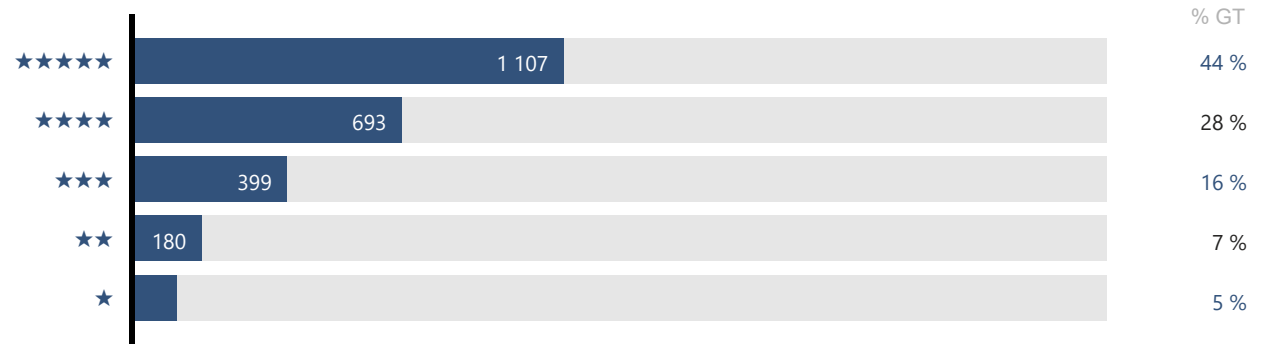

Hotel Selection

Select one or many

- Sélectionner tout
- ^ City Hotel
 - Galactic Hotel
 - Grand Wolf Hotel
 - Spring River Hotel
 - Sunny Oak Hotel
 - Sunrise Tower Hotel
- ^ Resort Hotel
 - Azure Spa Hotel
 - Sapphire Season Hotel
 - Sunny River Hotel
 - Western Garden Hotel
 - Winter Willow Hotel

Customer satisfaction rating (review scores)

4,0 ★★★★★

Multiple hotels selected

2,496 reviews

Click on given hotel name(s) to show rating structure

Hotel Type	Reviews	Scale	Score (avg.)	Scale
<input type="checkbox"/> City Hotel	1 800		4,1	
Sunny Oak Hotel	606		3,7	
Spring River Hotel	417		4,5	
Galactic Hotel	297		4,4	
Sunrise Tower Hotel	258		4,1	
Grand Wolf Hotel	222		4,1	
<input type="checkbox"/> Resort Hotel	696		3,7	
Azure Spa Hotel	261		3,2	
Sapphire Season Hotel	249		4,5	
Sunny River Hotel	186		3,4	
Total	2 496		4,0	