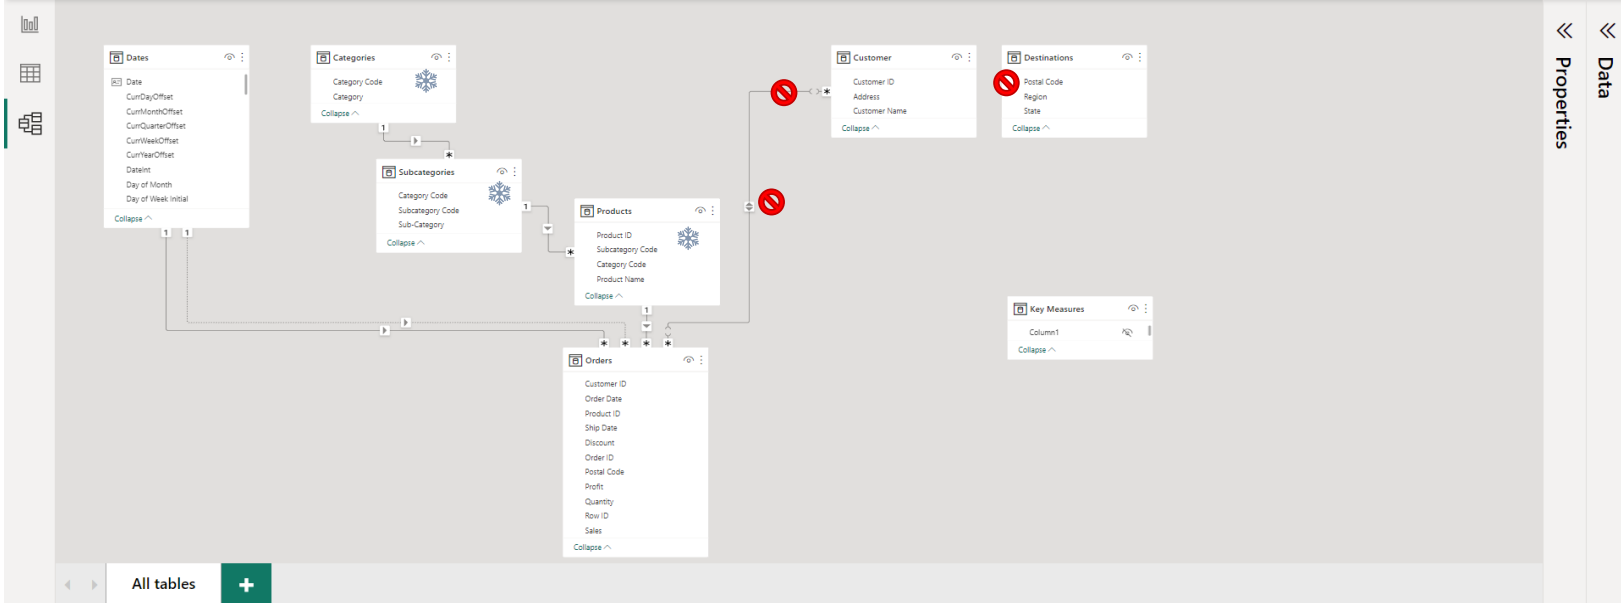

File Home Help

Clipboard: Paste, Copy

Data: Get data, Excel workbook, Data hub, SQL Server, Enter data, Dataverse, Recent sources

Queries: Transform data, Refresh data

Relationships: Manage relationships

Calculations: New measure, New column, New table

Security: Manage roles, View as

Q&A: Q&A setup, Language, Linguistic schema

Sensitivity: Sensitivity

Share: Publish

72°F Sunny Search 9:38 AM 4/30/2023

Was:

- Snowflake Schema in Products, Category & Subcategory
- Customer had a Many-to-Many relationship
- Destination table had no relationship

Is:

- Star Schema
- One-to-Many relationship
- Relationship created