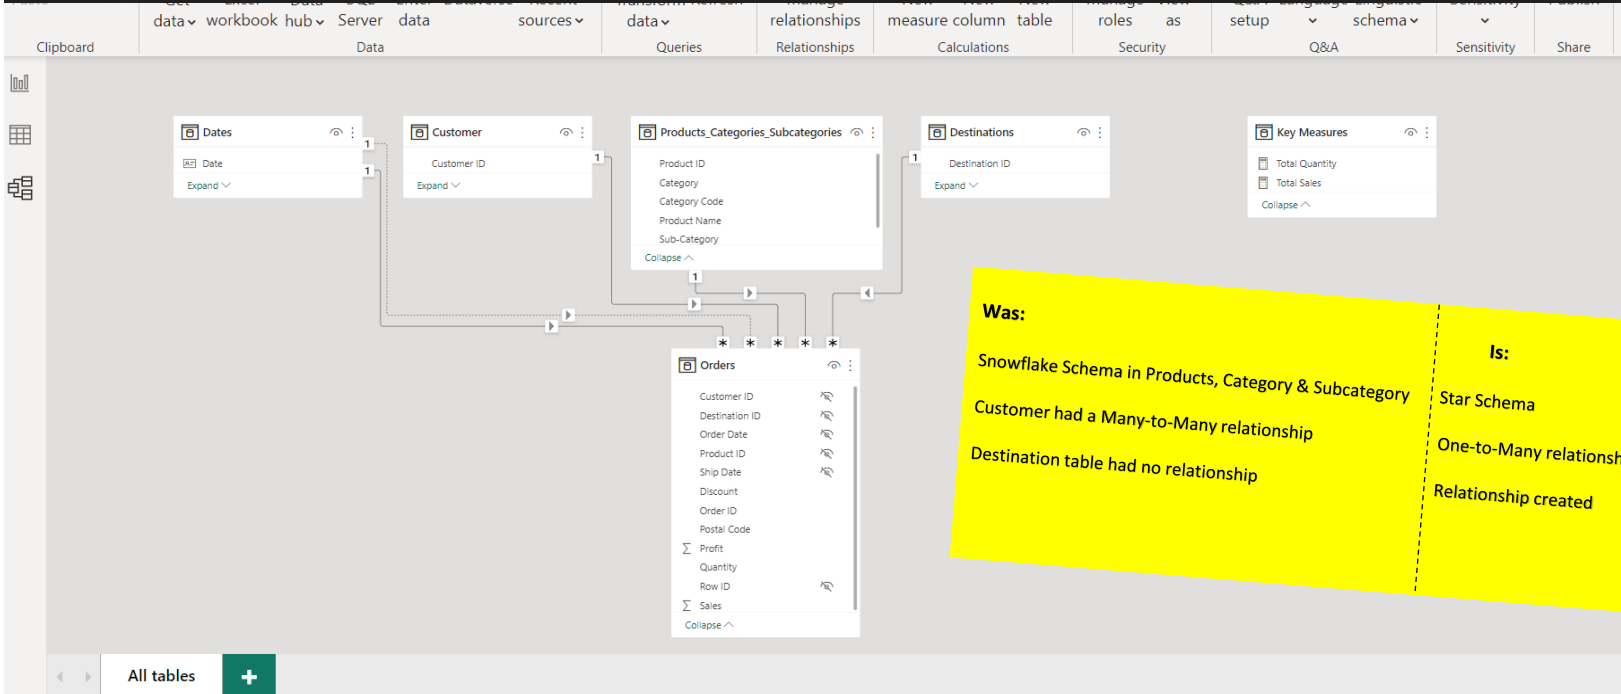

Security: Manage roles, View as

Q&A: Q&A setup, Language, Linguistic schema

Sensitivity: Sensitivity

Share: Publish

72°F Sunny Search 9:38 AM 4/30/2023

Was:

- Snowflake Schema in Products, Category & Subcategory
- Customer had a Many-to-Many relationship
- Destination table had no relationship

Is:

- Star Schema
- One-to-Many relationship
- Relationship created