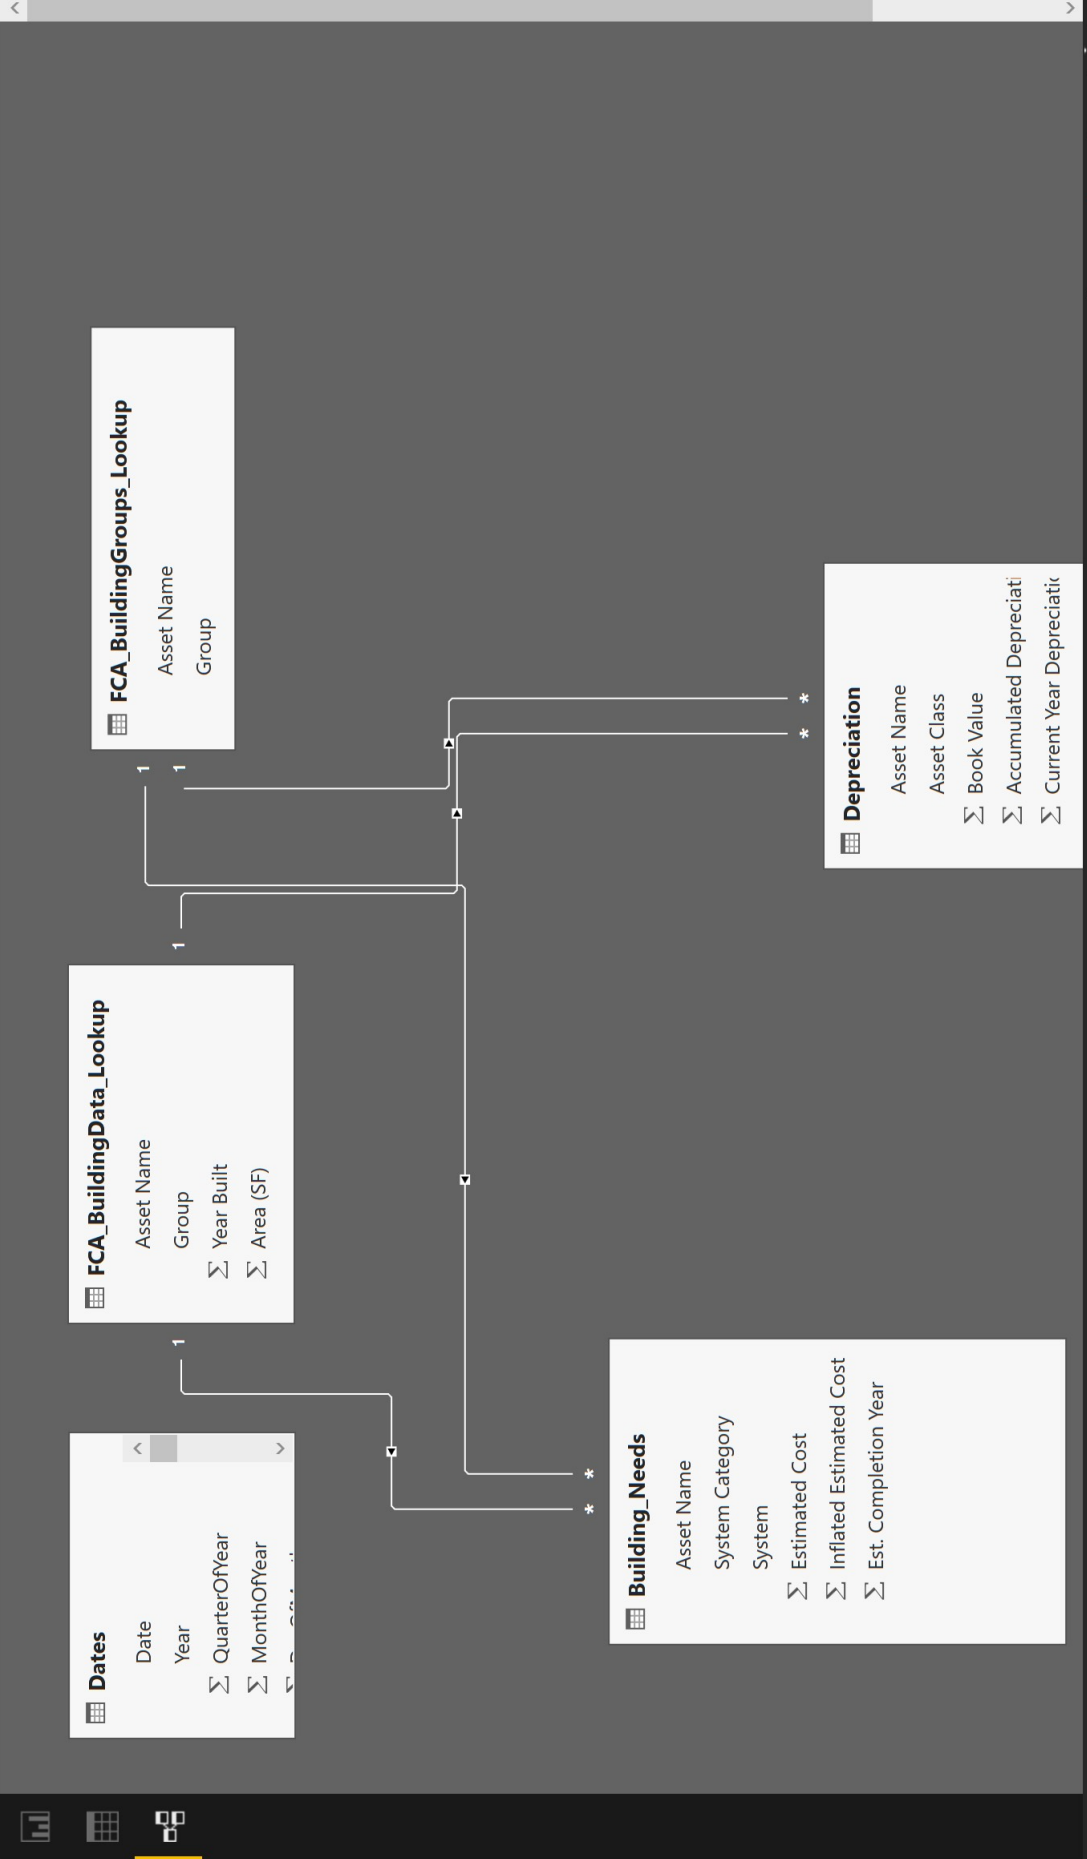

Windows 10 x64

Eric

File Modeling Help

Home

Clipboard

Get Recent Data

Format Painter

External data

Calculations

New Measure

New Column

New Quick Measure

Share

Publish

3:28 PM 2/4/2019

Type here to search

Taskbar icons: File Explorer, Microsoft Word, Microsoft PowerPoint, Microsoft Outlook, Microsoft Edge, Task View, Start Menu, Search, Power BI, Windows, Network, Volume, Bluetooth, Airplane Mode, Location, Background Apps, Task View, Start Menu, Search, Power BI, Windows, Network, Volume, Bluetooth, Airplane Mode, Location, Background Apps